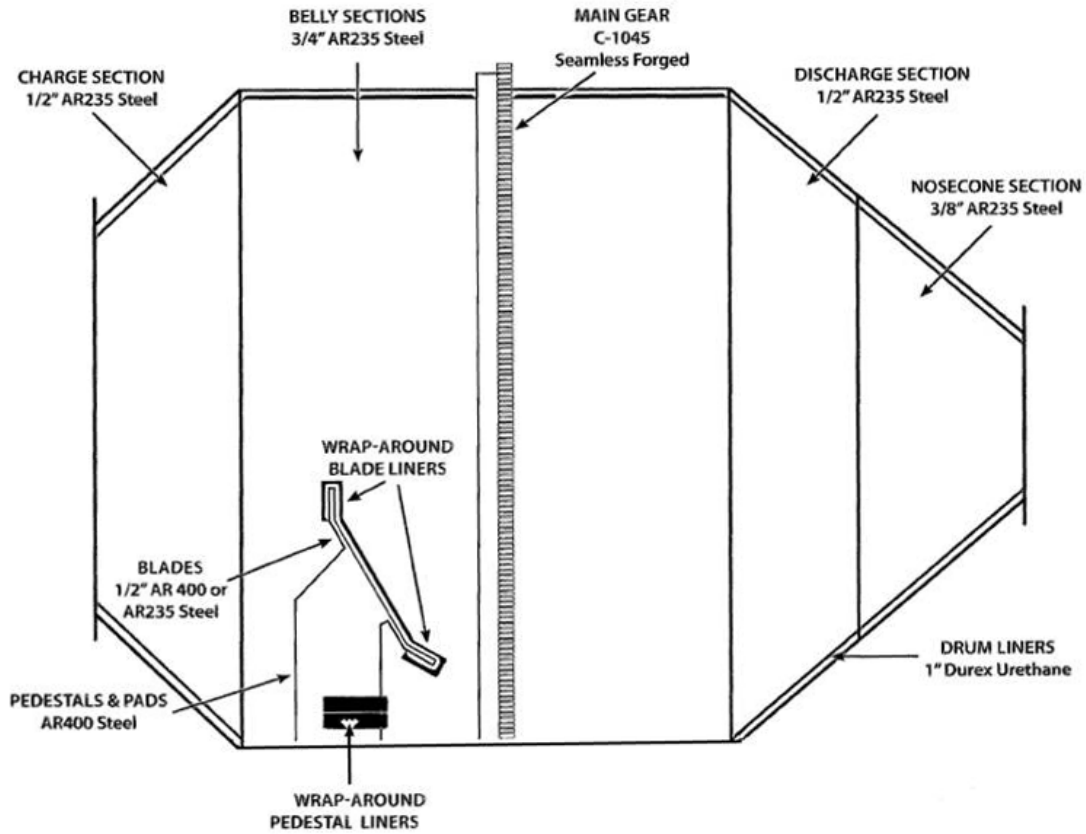

Central Mix Replacement Drum

**100% of the steel is
MADE IN THE USA**

- Extra heavy pedestals using 3/4" AR400
- 1/2" AR235 or AR400 blades
- Durex wrap-around blade liners