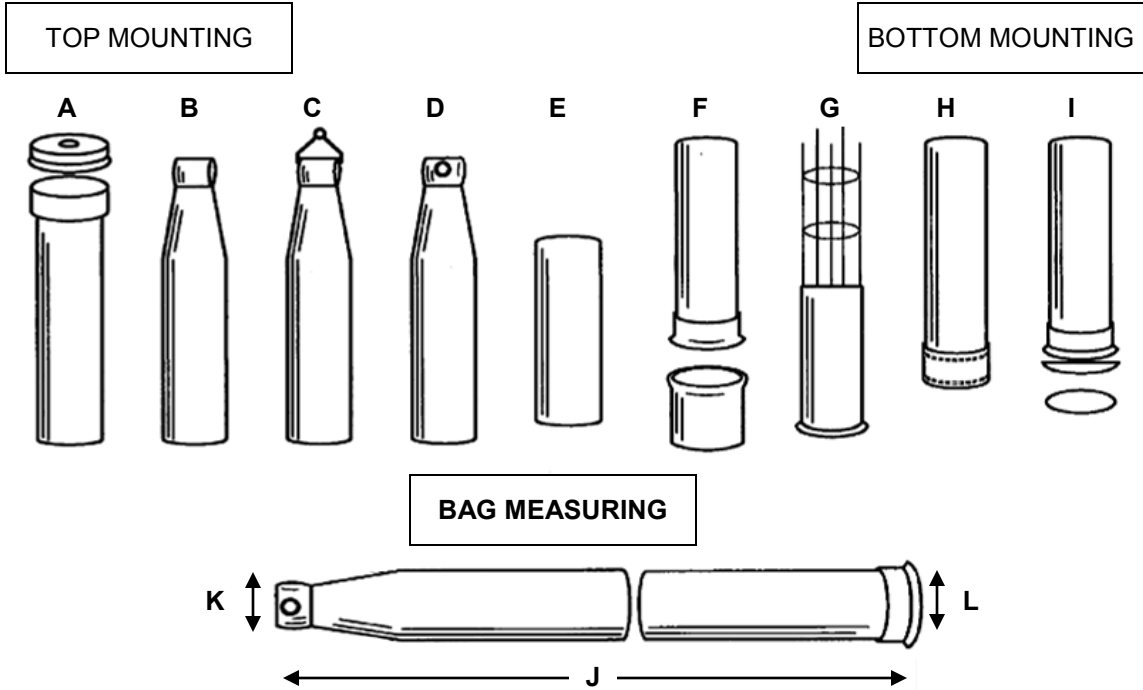

FILTER BAG ORDER FORM

BAG IDENTIFICATION

Mounting Top Type: **A**__ **B**__ **C**__ **D**__ **E**__   Mounting Bottom: **F**__ **G**__ **H**__ **I**__
Length: (J) _____   Flat Width: (K) _____
Diameter: (L) _____   Quantity Ordered: _____
Bag House Manufacturer: _____

COMPANY INFORMATION

Company Name: _____   Contact: _____
Mailing address: _____   City: _____
State: _____ Zip: _____   Phone: _____
Email Address: _____   Fax: _____

FAX this order form to:
MID-WEST - PRP Plus (303) 426-4803 | Western Mixer (253) 395-0009 - WEST-COAST